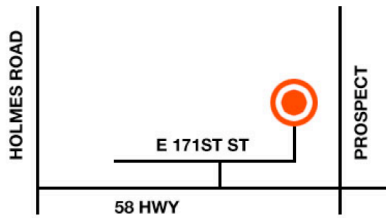

**HOURS**

- Monday - Saturday 8am - 5pm
- Sunday 10am - 3pm
- Closed Holidays

**DELIVERY AVAILABLE WITH PURCHASE OF 5 YARDS OR MORE.  
 FEES ARE DETERMINED BY DELIVERY LOCATION.**

	TRUCKS	Level Bed	Midway	Top of Cab	Over Cab	Oversized
<b>TIP FEES</b>	SMALL	\$12	\$17	\$22	\$30	\$30-\$40
	FULL SIZE	\$17	\$23	\$29	\$42	\$42-\$55